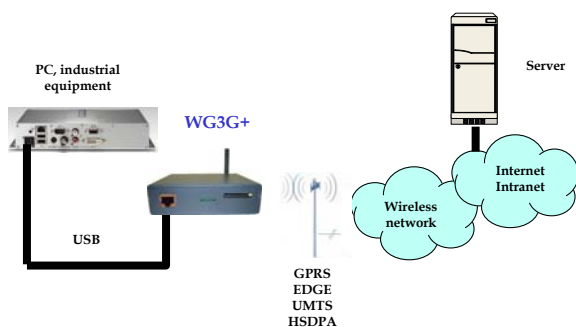

# M2M WG3G+ Modem

Through a simple USB connection, the Webdyn **WG3G+ modem** enables you to connect to the Internet and emails using the latest **HSDPA** wireless network technology, at a **speed** of up to 3.6 megabits per second.

## WG3G+ modem

The WG3G+ modem has a very compact design that includes all of the user and network interfaces: external power supply, USB card, and GSM antenna.

The WG3G+ modem works as a tunnel, ensuring transit between a terminal's USB flow and the HSDPA wireless network. The WG3G+ modem is a simple, cost-effective alternative for connecting a remote site or equipment (normal or backup connection) to a company's internet or intranet. Compatible with all European, African, and Asian wireless networks (single-band 2100 MHz for HSDPA/UMTS technology or dual-band 900 MHz/1800 MHz for GSM/EDGE/GPRS technology), the WG3G+ modem allows you to access the Internet and emails at throughputs of up to 3.6 megabits per second, based on coverage or subscription.

## Installation

Once a PC is connected to the USB port, the WG3G+ is recognized as a new USB device. WG3G+ can be installed through the standard Window tools and drivers that are provided with the modem.

## Interfaces and power supply

- 12-v power supply
- USB 2.0 (maximum speed)
- External antenna with SMA connector
- 1.8 v & 3 v UICCs and SIM card interface
- Pushbutton opening for SIM card slot
- 3 LED signals: connection status and signal strength
- R&TTE, GCF and CE compliant