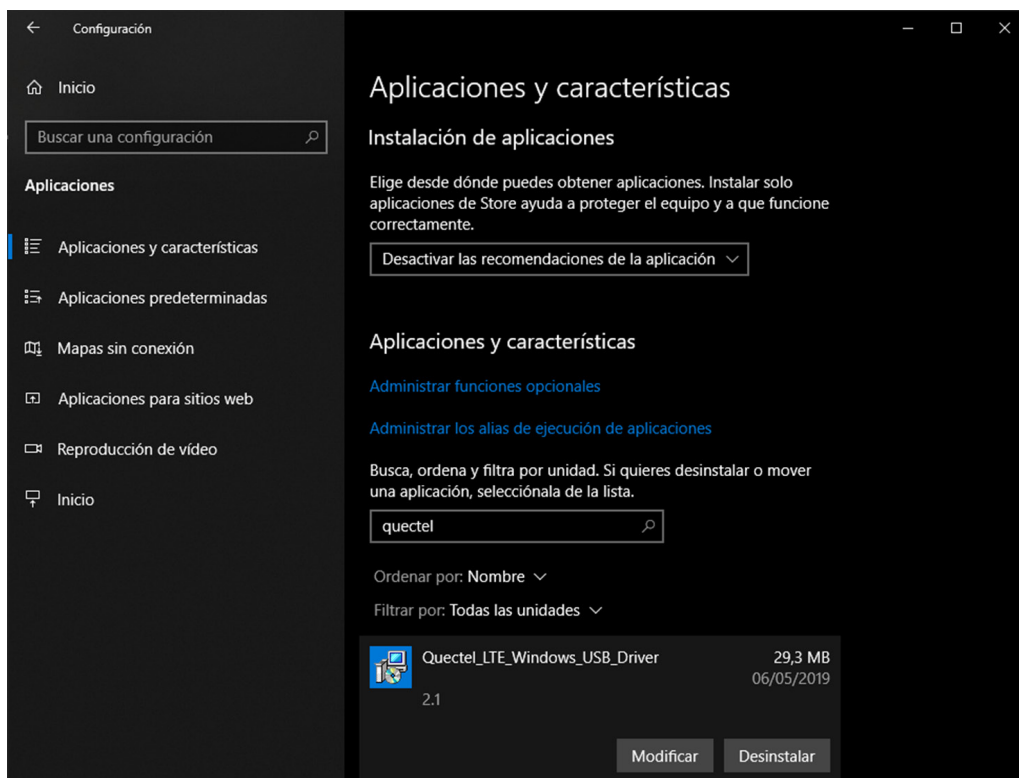

Index

Driver ETH-USB Installation	3
1. Introduction	3
2. Installation	3
2.1 Installing Quectel.....	3
2.2 Verifying Windows	3
2.3 Quectel Drivers.....	4
2.4 Card.....	4
2.5 Verifying the Card	5
2.6 Configuring the Interface.....	5
2.7 Access.....	5
3. Document Revisions.....	5
Sales Contact	6

Driver ETH-USB Installation

1. Introduction

The purpose of this guide is to describe the Ethernet-USB driver installation procedure for the MTX-StarEnergy-M and MTX-StarEnergy-E equipment.

2. Installation

2.1 Installing Quectel

Install Quectel_LTE_Windows_USB_Driver_V2.1.5.